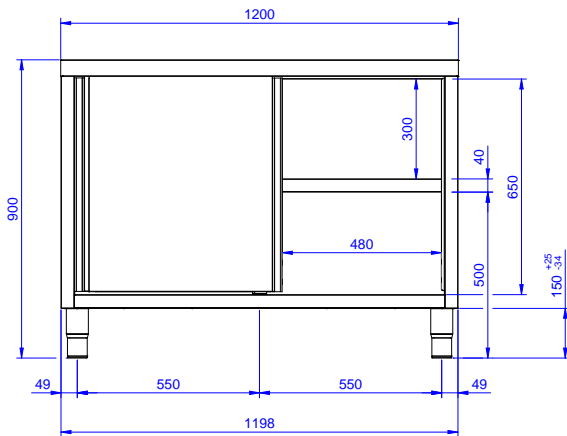

Front

Side

Top

Key Information:

Cabinet width:	
132857 (MS1207N)	1145 mm
Cabinet depth:	645 mm
Cabinet height:	610 mm
External dimensions, Width:	1200 mm
External dimensions, Depth:	700 mm
External dimensions, Height:	900 mm
Worktop thickness:	50 mm
Net weight:	55 kg