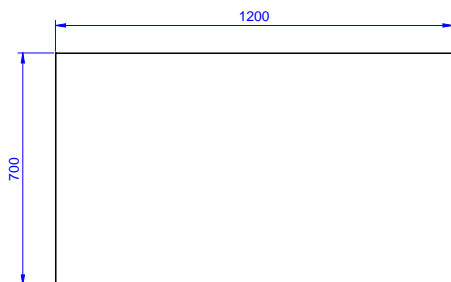

Top

Key Information:

Cabinet width:	
132857 (MS1207N)	1145 mm
Cabinet depth:	645 mm
Cabinet height:	610 mm
External dimensions, Width:	1200 mm
External dimensions, Depth:	700 mm
External dimensions, Height:	900 mm
Worktop thickness:	50 mm
Net weight:	55 kg