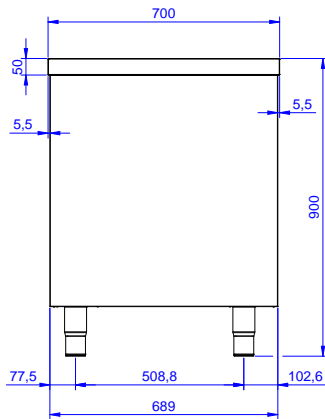

Top

Key Information:

Cabinet width:	
132857 (MS1207N)	1145 mm
Cabinet depth:	645 mm
Cabinet height:	610 mm
External dimensions, Width:	1200 mm
External dimensions, Depth:	700 mm
External dimensions, Height:	900 mm
Worktop thickness:	50 mm
Net weight:	55 kg